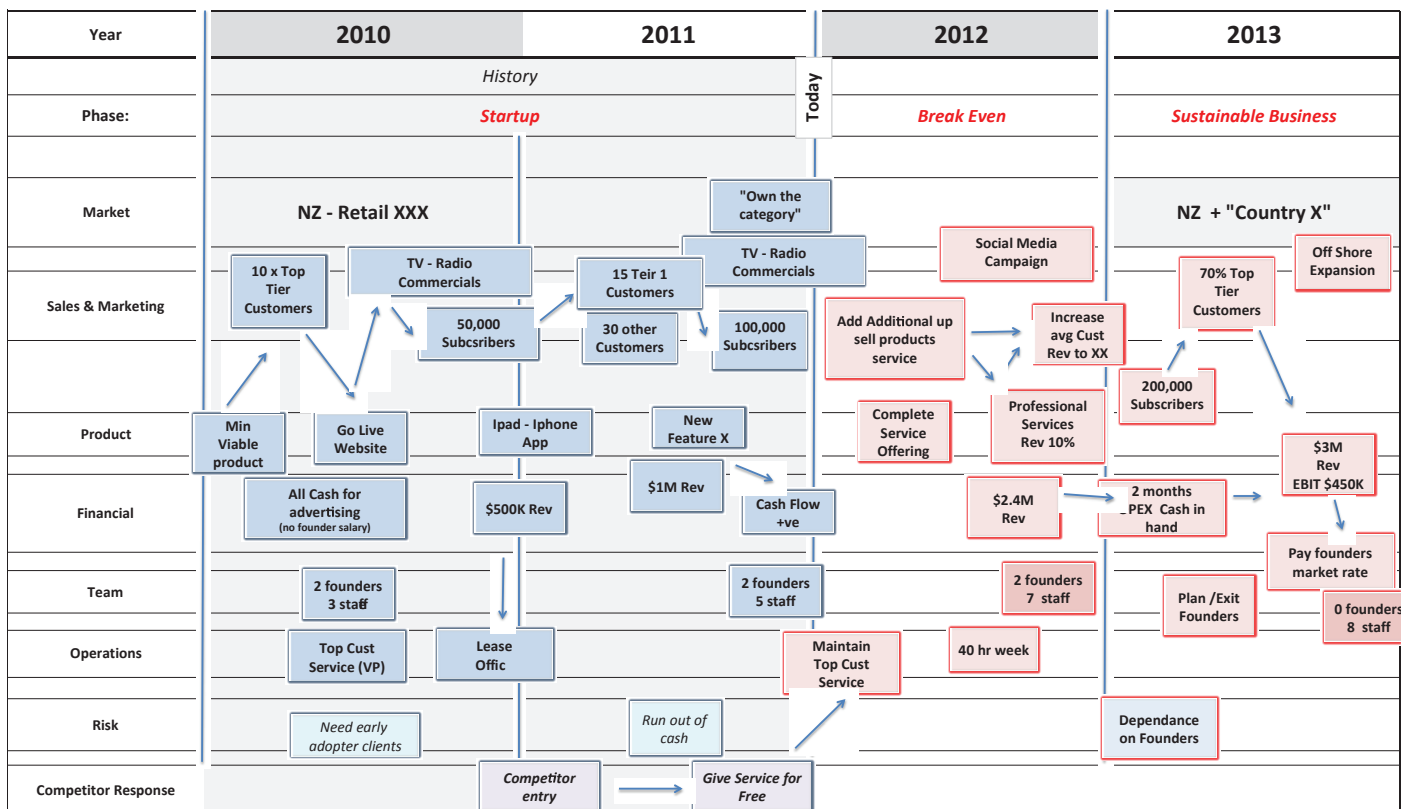

MILESTONE MAP-PLAN

This resource has been kindly provided by

If you have any questions, please call 0800 CHAMBER (0800 242 623).

DATE: MARCH 2015

The Auckland Chamber of Commerce makes all reasonable efforts to ensure that the information published in this resource is accurate and up-to-date. However the matters covered are subject to regular review and no warranty or representation can be provided regarding the accuracy of such information. The Auckland Chamber of Commerce does not accept liability for any losses or damage arising directly or indirectly from reliance on the information. www.aucklandchamber.co.nz